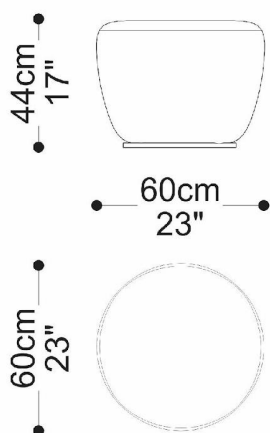

Puff

PUFF E POLTRONA
LAKERS

BRETON